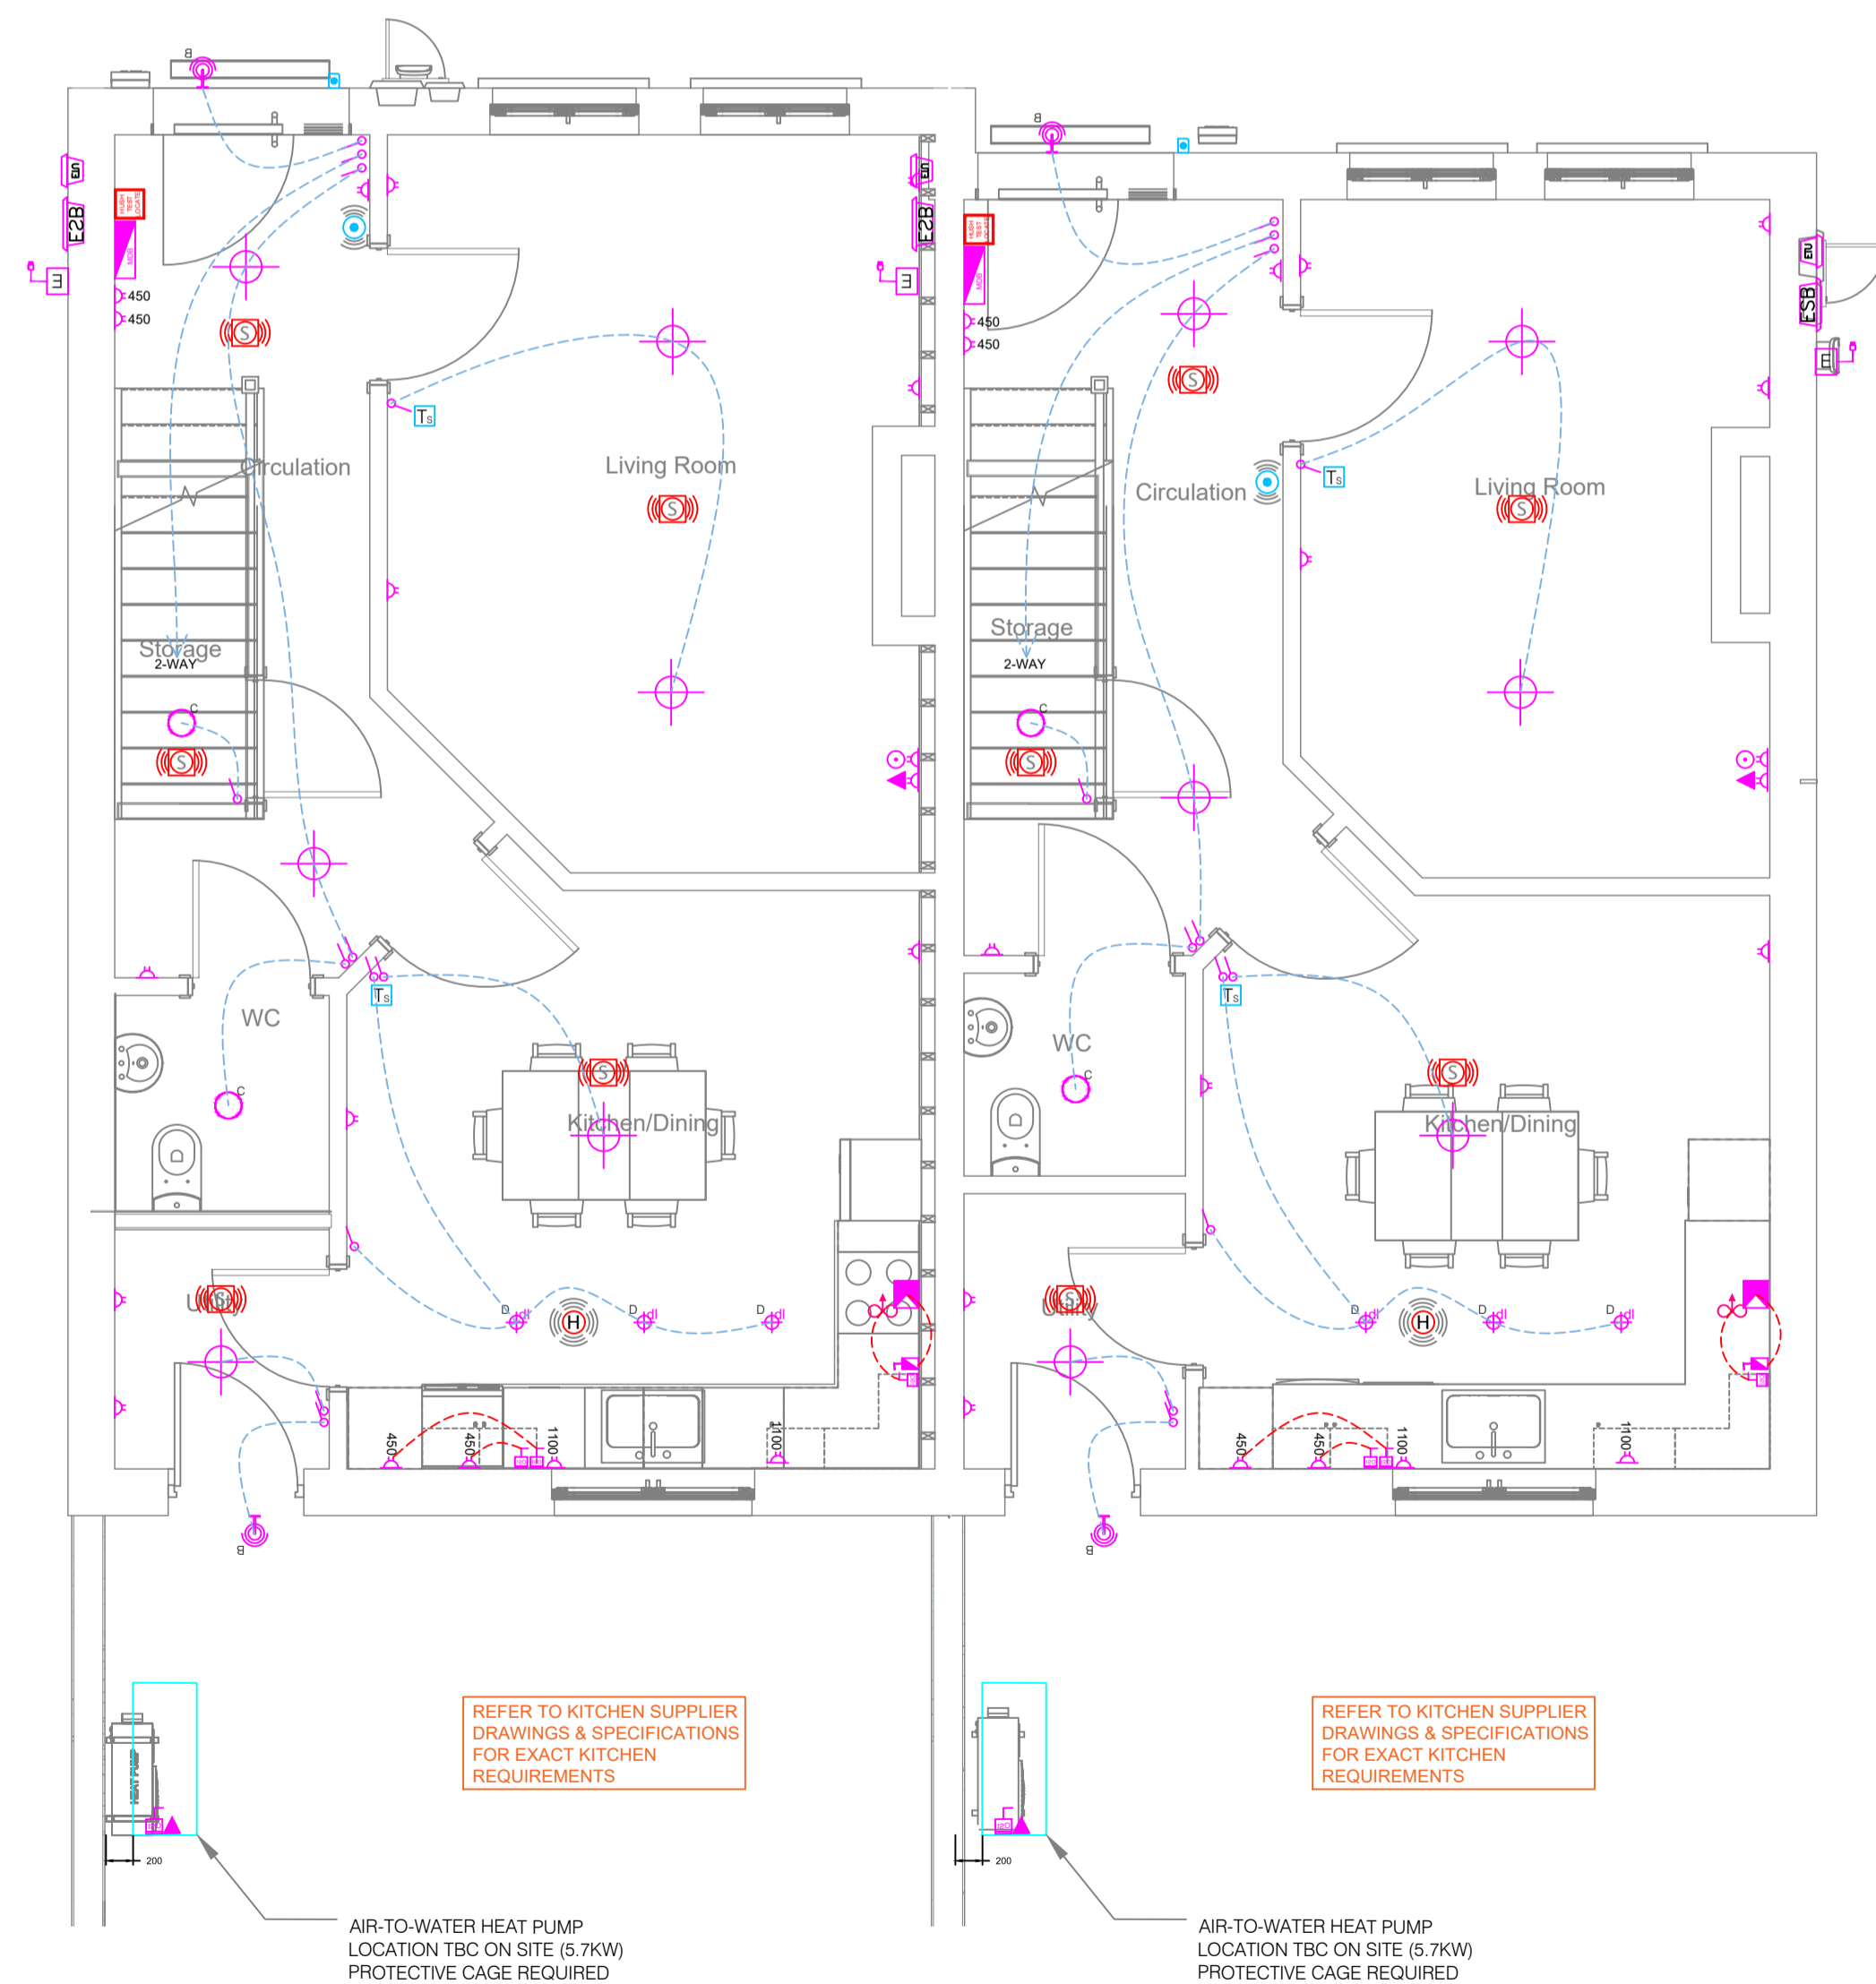

POWER & DATA SERVICES LEGEND

	MDB
	13AMP 2 GANG SWITCHED SOCKET
	TV POINT - 2 x CAT6, 1 x COAX
	SINGLE PHASE ISOLATOR
	KITCHEN EXTRACT FAN
	COOKER ISOLATOR
	COOKER CONNECTOR
	FUSED SPUR OUTLET
	OUTDOOR SOCKET
	THERMOSTAT
	DOORBELL SOUNDER
	DOORBELL
	DATA POINT
	CAR ELECTRIC CHARGER POINT

LIGHTING SERVICES LEGEND

	SWITCH
	PENDANT
	EXTERNAL WALL LIGHT
	22W RECESSED LIGHT
	DOWNLIGHT
	LED BATTEN
	SHAVER LIGHT

FIRE SERVICES LEGEND

	SMOKE DETECTOR C/W SOUNDER
	HEAT DETECTOR C/W SOUNDER
	HUSH BUTTON

STAGE: PROGRESS

Ph: 087 9529187
E: enquiries@cmdengineering.ie
W: www.cmdengineering.ie

DRAWING: LIGHTING, GENERAL SERVICES, AND LIFESAFETY SYSTEMS	
FLOOR: GROUND & FIRST FLOOR & ATTIC - TYPE 02 UNITS 30-31	PROJECT NO: 25-128
PROJECT: SHANNON VALLEY, ROSCOMMON	CLIENT: ROSCOMMON COUNTY COUNCIL
ARCHITECT: TA GROUP	
ISSUE DATE: 19-03-2026	SCALE: 1:50@A1
DRG. NO: ELS102 Rev 2