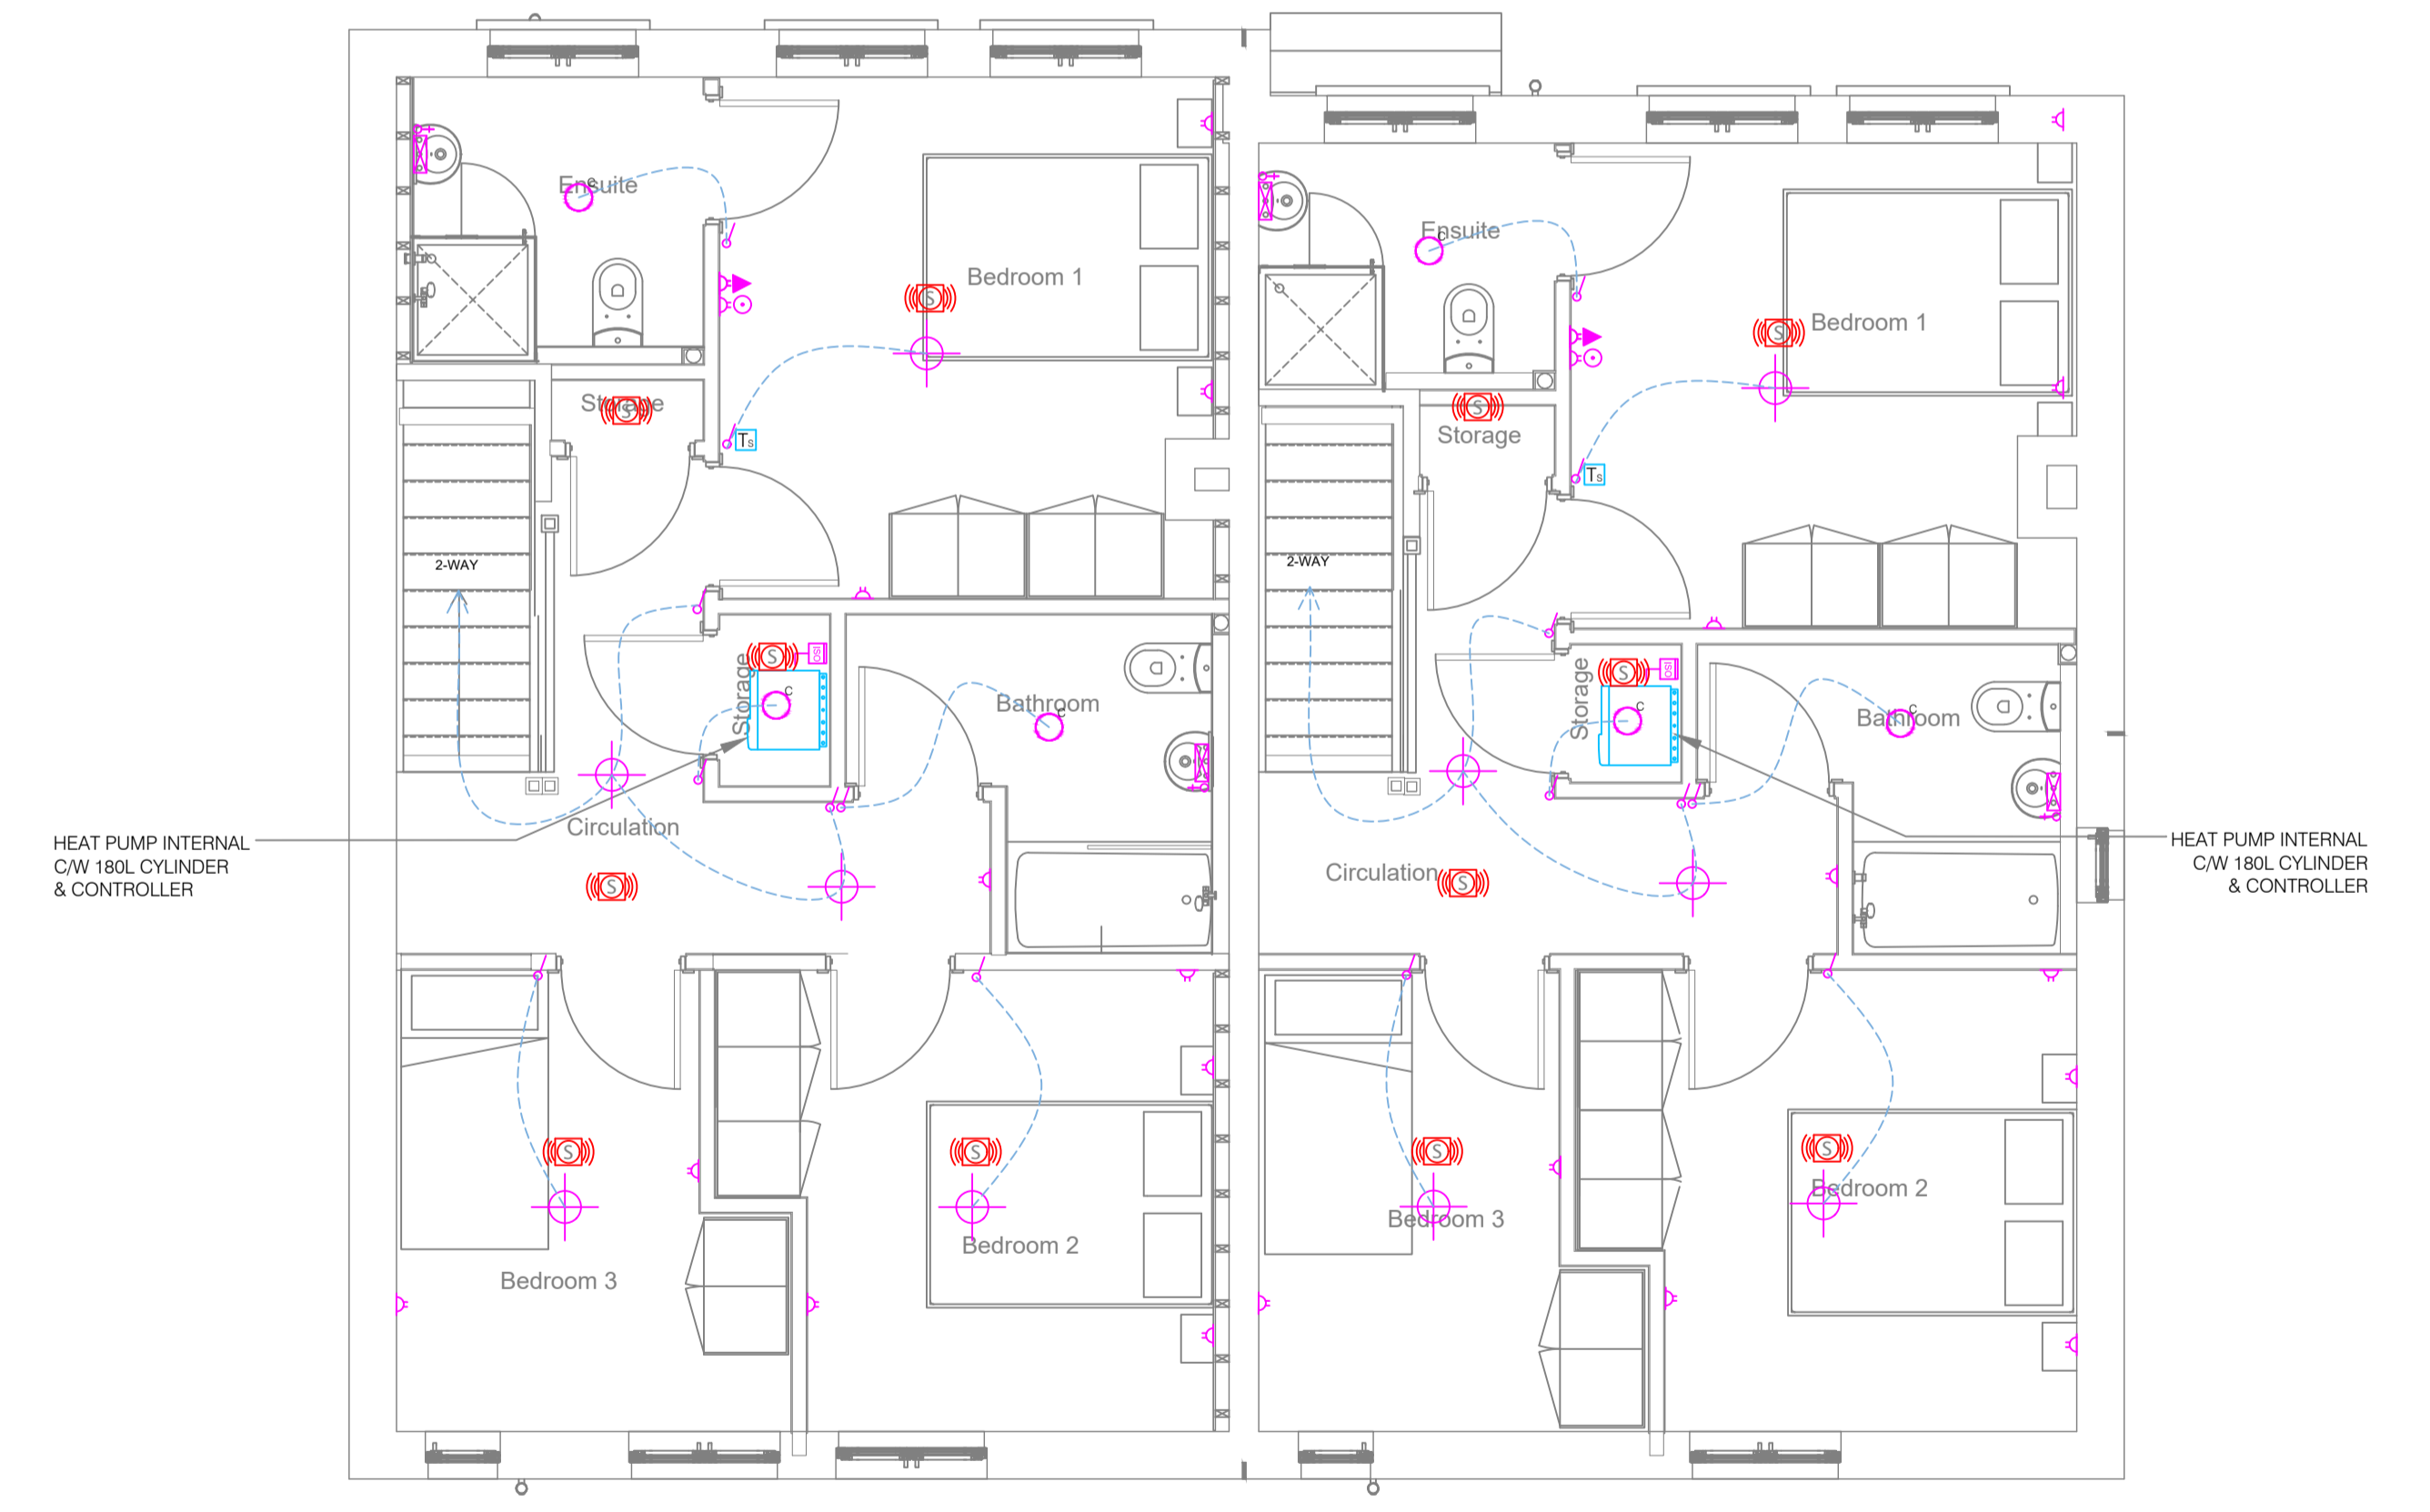

POWER & DATA SERVICES LEGEND

	MDB
	13AMP 2 GANG SWITCHED SOCKET
	TV POINT - 2 x CAT6, 1 x COAX
	SINGLE PHASE ISOLATOR
	KITCHEN EXTRACT FAN
	COOKER ISOLATOR
	COOKER CONNECTOR
	FUSED SPUR OUTLET
	OUTDOOR SOCKET
	THERMOSTAT
	DOORBELL SOUNDER
	DOORBELL
	DATA POINT
	CAR ELECTRIC CHARGER POINT

LIGHTING SERVICES LEGEND

	SWITCH
	PENDANT
	EXTERNAL WALL LIGHT
	22W RECESSED LIGHT
	DOWNLIGHT
	LED BATTEN
	SHAVER LIGHT

FIRE SERVICES LEGEND

	SMOKE DETECTOR C/W SOUNDER
	HEAT DETECTOR C/W SOUNDER
	HUSH BUTTON

STAGE: PROGRESS

Ph: 087 9529187
E: enquiries@cmdengineering.ie
W: www.cmdengineering.ie

DRAWING: LIGHTING, GENERAL SERVICES, AND LIFESAFETY SYSTEMS	
FLOOR: GROUND & FIRST FLOOR & ATTIC - TYPE 02 UNITS 30-31	PROJECT NO: 25-128
PROJECT: SHANNON VALLEY, ROSCOMMON	CLIENT: ROSCOMMON COUNTY COUNCIL
ARCHITECT: TA GROUP	
ISSUE DATE: 19-03-2026	SCALE: 1:50@A1
DRG. NO: ELS102 Rev 2