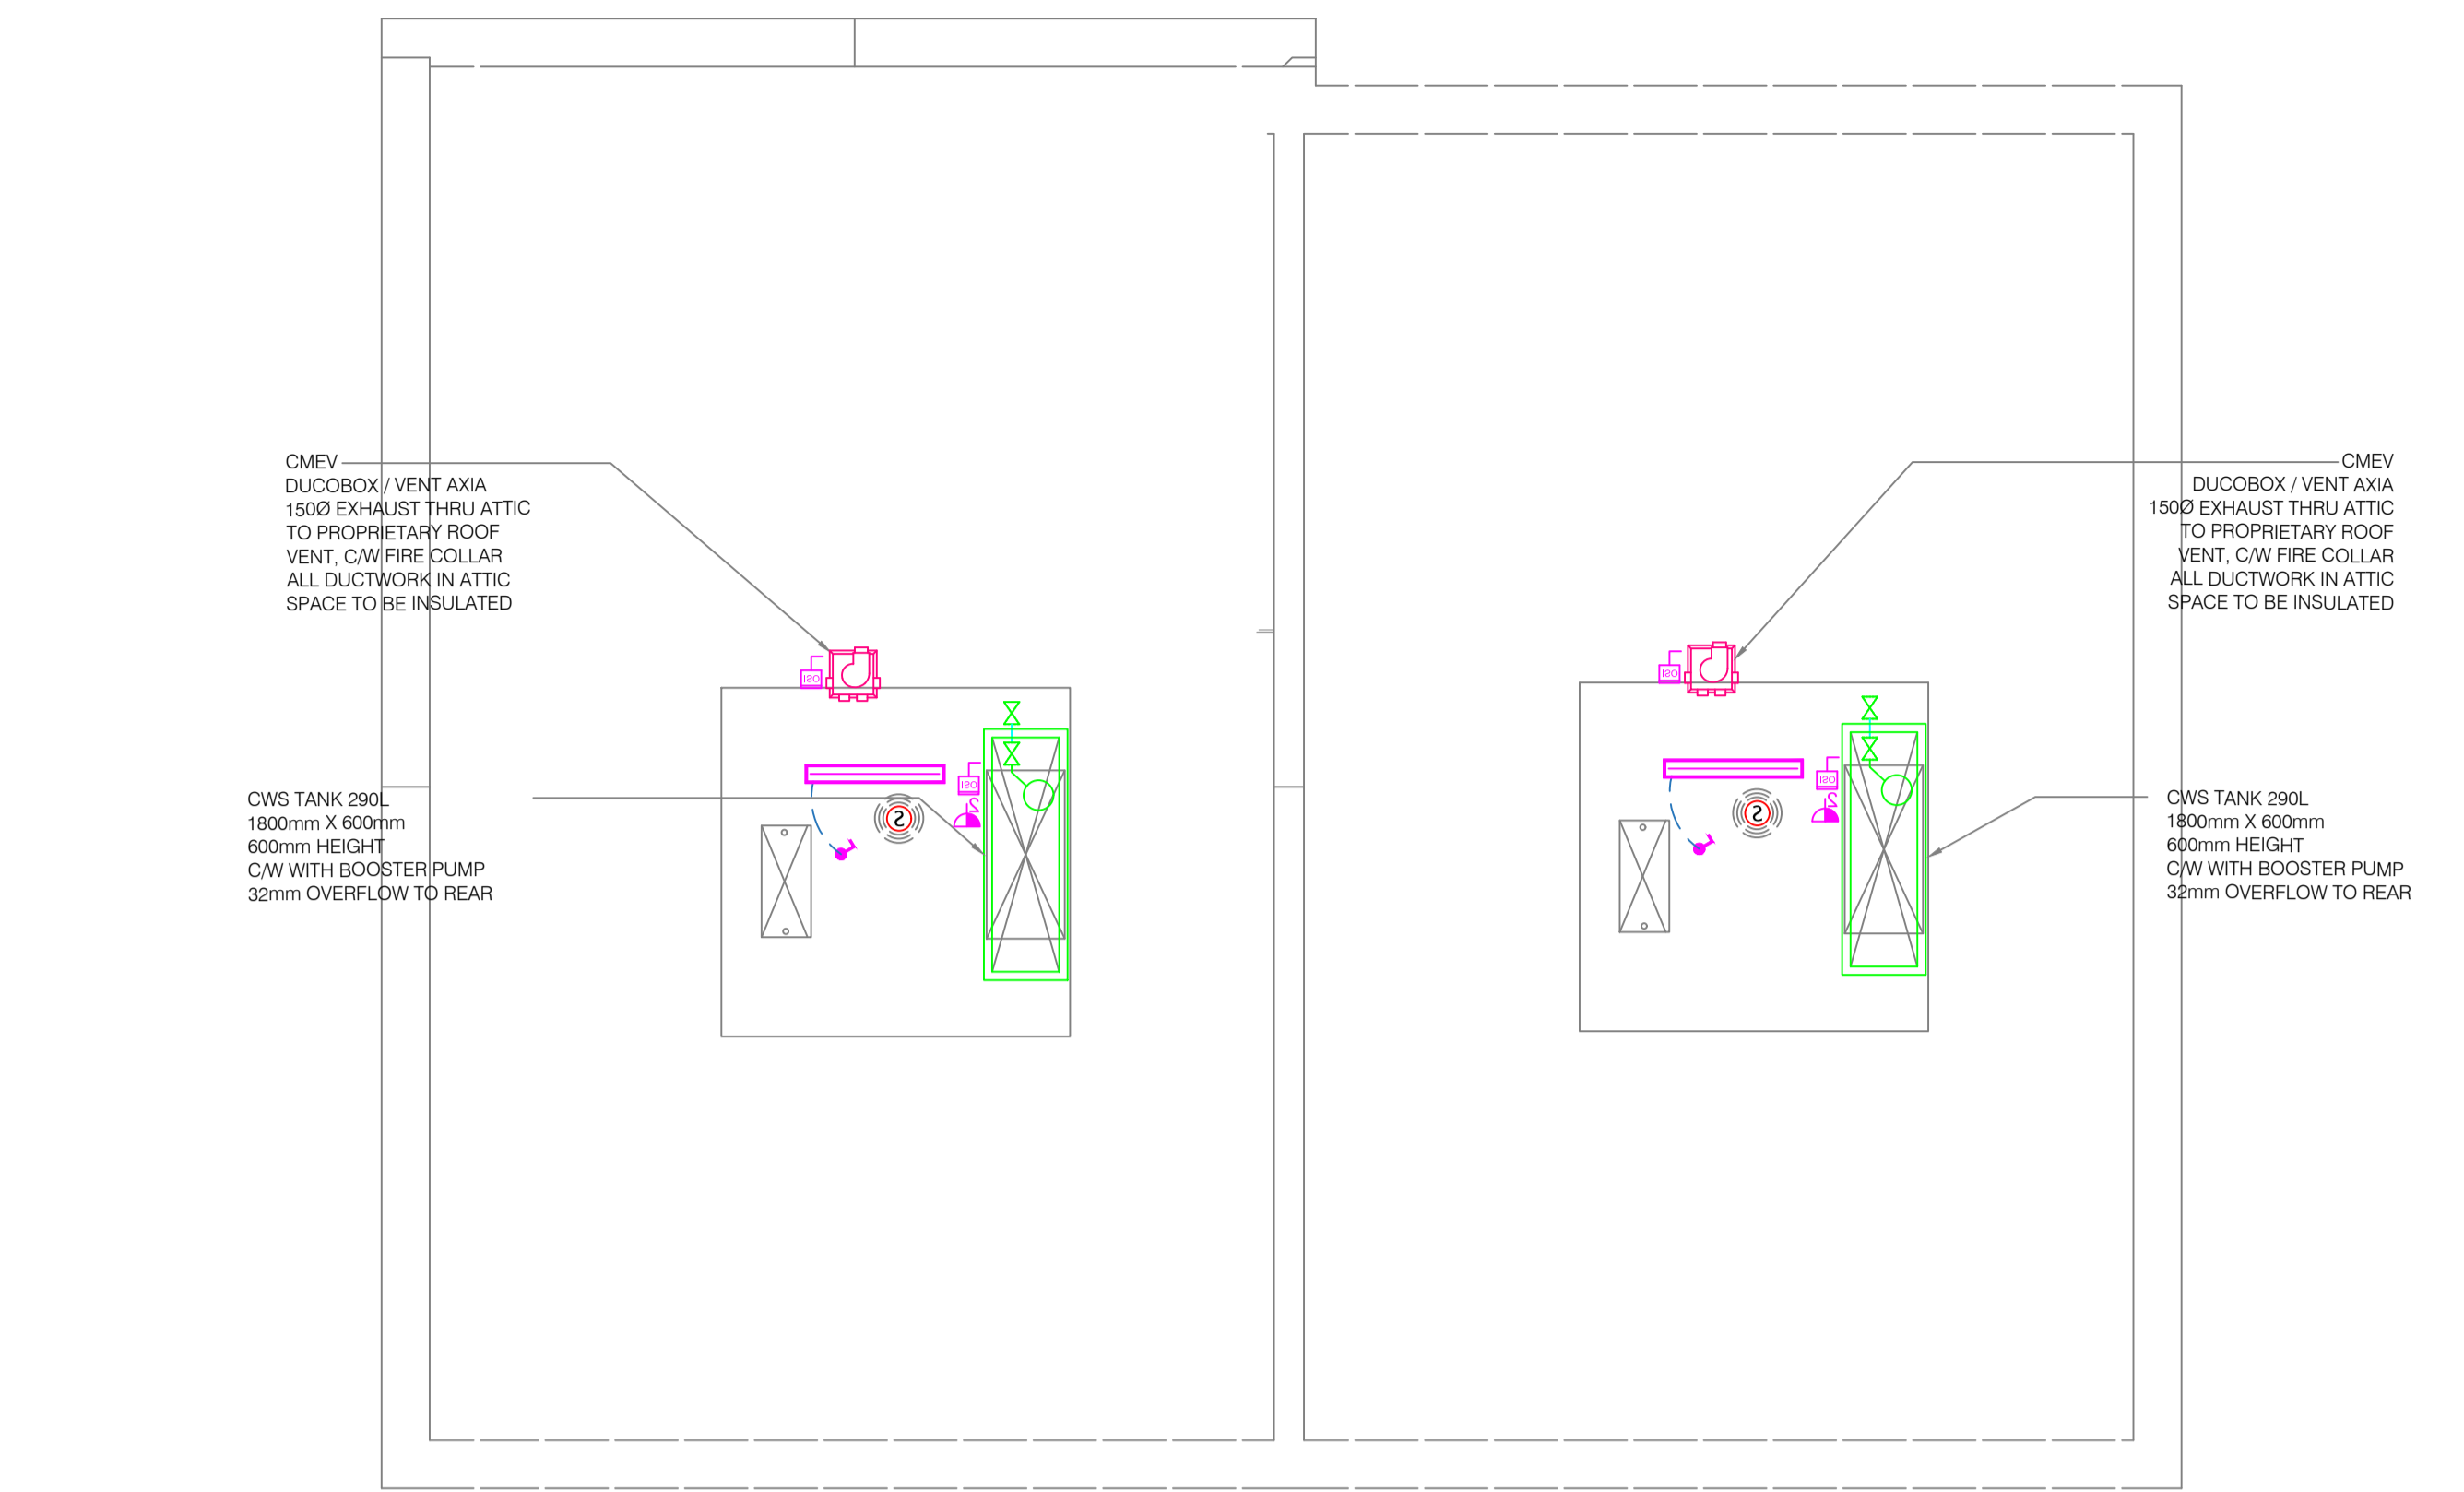

POWER & DATA SERVICES LEGEND

	MDB
	13AMP 2 GANG SWITCHED SOCKET
	TV POINT - 2 x CAT6, 1 x COAX
	SINGLE PHASE ISOLATOR
	KITCHEN EXTRACT FAN
	COOKER ISOLATOR
	COOKER CONNECTOR
	FUSED SPUR OUTLET
	OUTDOOR SOCKET
	THERMOSTAT
	DOORBELL SOUNDER
	DOORBELL
	DATA POINT
	CAR ELECTRIC CHARGER POINT

LIGHTING SERVICES LEGEND

	SWITCH
	PENDANT
	EXTERNAL WALL LIGHT
	22W RECESSED LIGHT
	DOWNLIGHT
	LED BATTEN
	SHAVER LIGHT

FIRE SERVICES LEGEND

	SMOKE DETECTOR C/W SOUNDER
	HEAT DETECTOR C/W SOUNDER
	HUSH BUTTON

STAGE: PROGRESS

Ph: 087 9529187
E: enquiries@cmdengineering.ie
W: www.cmdengineering.ie

DRAWING: LIGHTING, GENERAL SERVICES, AND LIFESAFETY SYSTEMS	
FLOOR: GROUND & FIRST FLOOR & ATTIC - TYPE 02 UNITS 30-31	PROJECT NO: 25-128
PROJECT: SHANNON VALLEY, ROSCOMMON	CLIENT: ROSCOMMON COUNTY COUNCIL
ARCHITECT: TA GROUP	
ISSUE DATE: 19-03-2026	SCALE: 1:50@A1
DRG. NO: ELS102 Rev 2